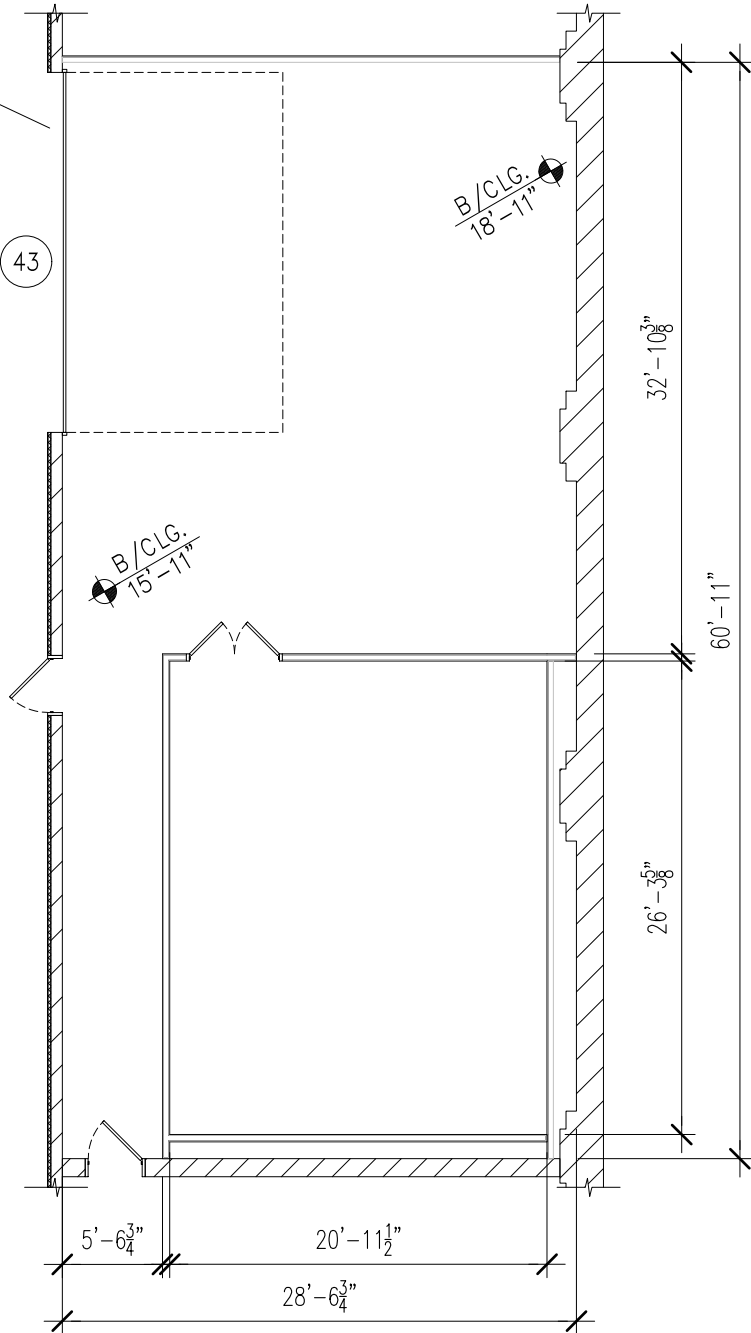

20'x12' OVERHEAD DOOR
DRIVE THRU, MANUAL

43

403 MACLEAN AVE., SUITE 3H

1,836 S.F.

SCALE: 3/32" = 1'-0"